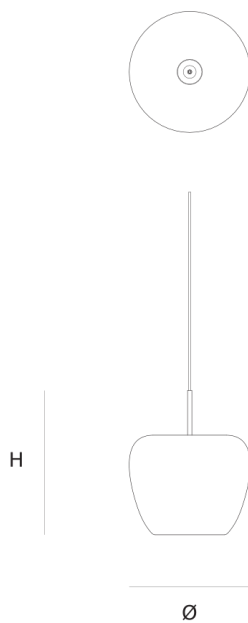

Product data sheet

Date: June 14th 2021

ABOUT **APPLE MOOD SMALL** **SUSPENSION** by Malika Novi

The natural beauty of the apple. A transparent apple shaped glass with a solid aluminium core. Pay attention of ordering separately the canopy and driver.

DIMENSIONS

Ø 11.5 cm 4.5 inch
H 9.5 cm 3.7 inch

CANOPY

CABLELENGTH
Up to 200 cm 78 inch

LIGHTSOURCE

Led, 2,5W, 200LM, 2700K

INCLUDED

Yes